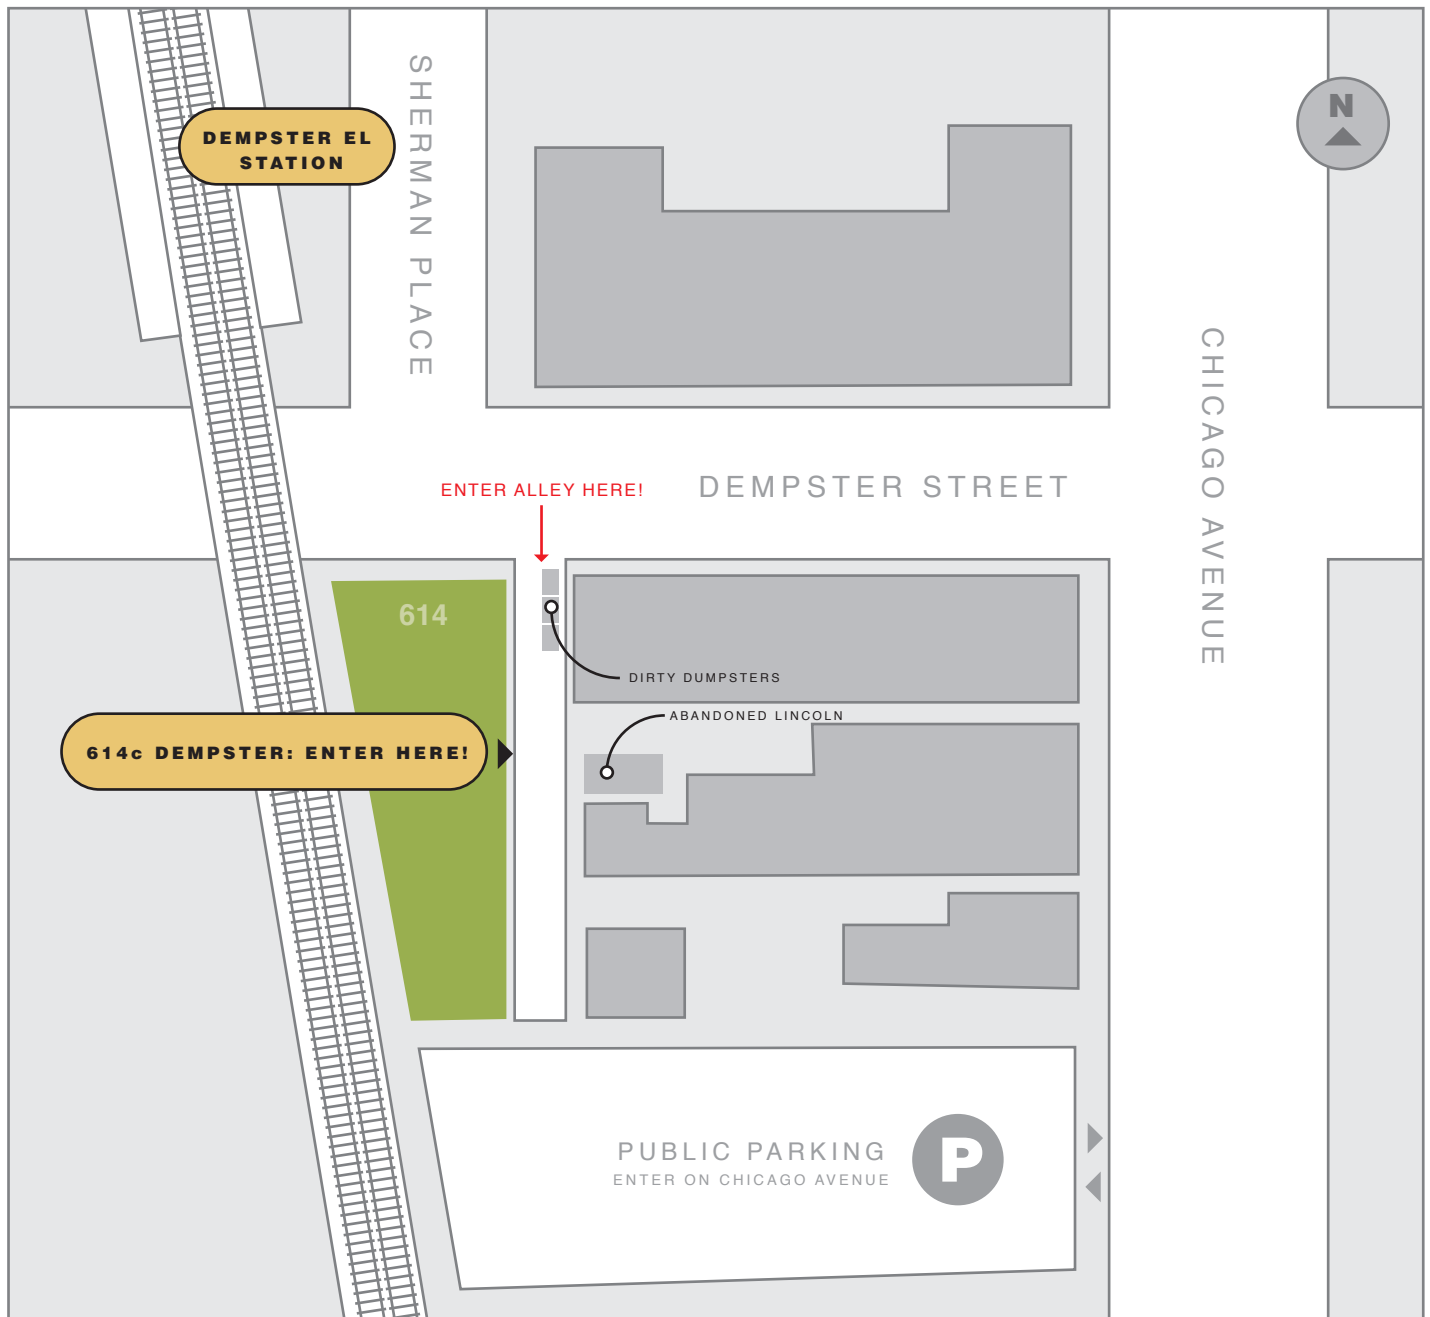

# Directions to Cloverleaf Innovation

614c Dempster Street, Evanston 847-424-0410

**From O'Hare** Take I-190 East toward Chicago Merge onto I-294 North toward Milwaukee (Exit 1C). In about 4 miles, take the Dempster Street exit East. Continue East about 8.5 miles past Ridge Avenue and continue East about 6 blocks. Cloverleaf is in the alley on your right immediately past the Railroad overpass.

**From the Edens Expressway** Exit East on Dempster Street toward Evanston. Head East about 3.5 miles past Ridge Avenue and continue East about 6 blocks. Cloverleaf is in the alley on your right immediately past the Railroad overpass.

**From the City (via LSD)** Take Lake Shore Drive North to Sheridan Road. Follow Sheridan Road to Northern suburbs. Turn West (Left) onto Dempster Street. Continue about 6 blocks on Dempster. Cloverleaf is located one-half block past Chicago Avenue in the first alley on your left.

**From the Northern Suburbs (via Sheridan)** Head South on Sheridan Road. Near Northwestern University Campus in Evanston, continue straight on Chicago Avenue about 6 blocks to Dempster St. Turn West (Right). Cloverleaf is located one-half block in the first alley on your left.