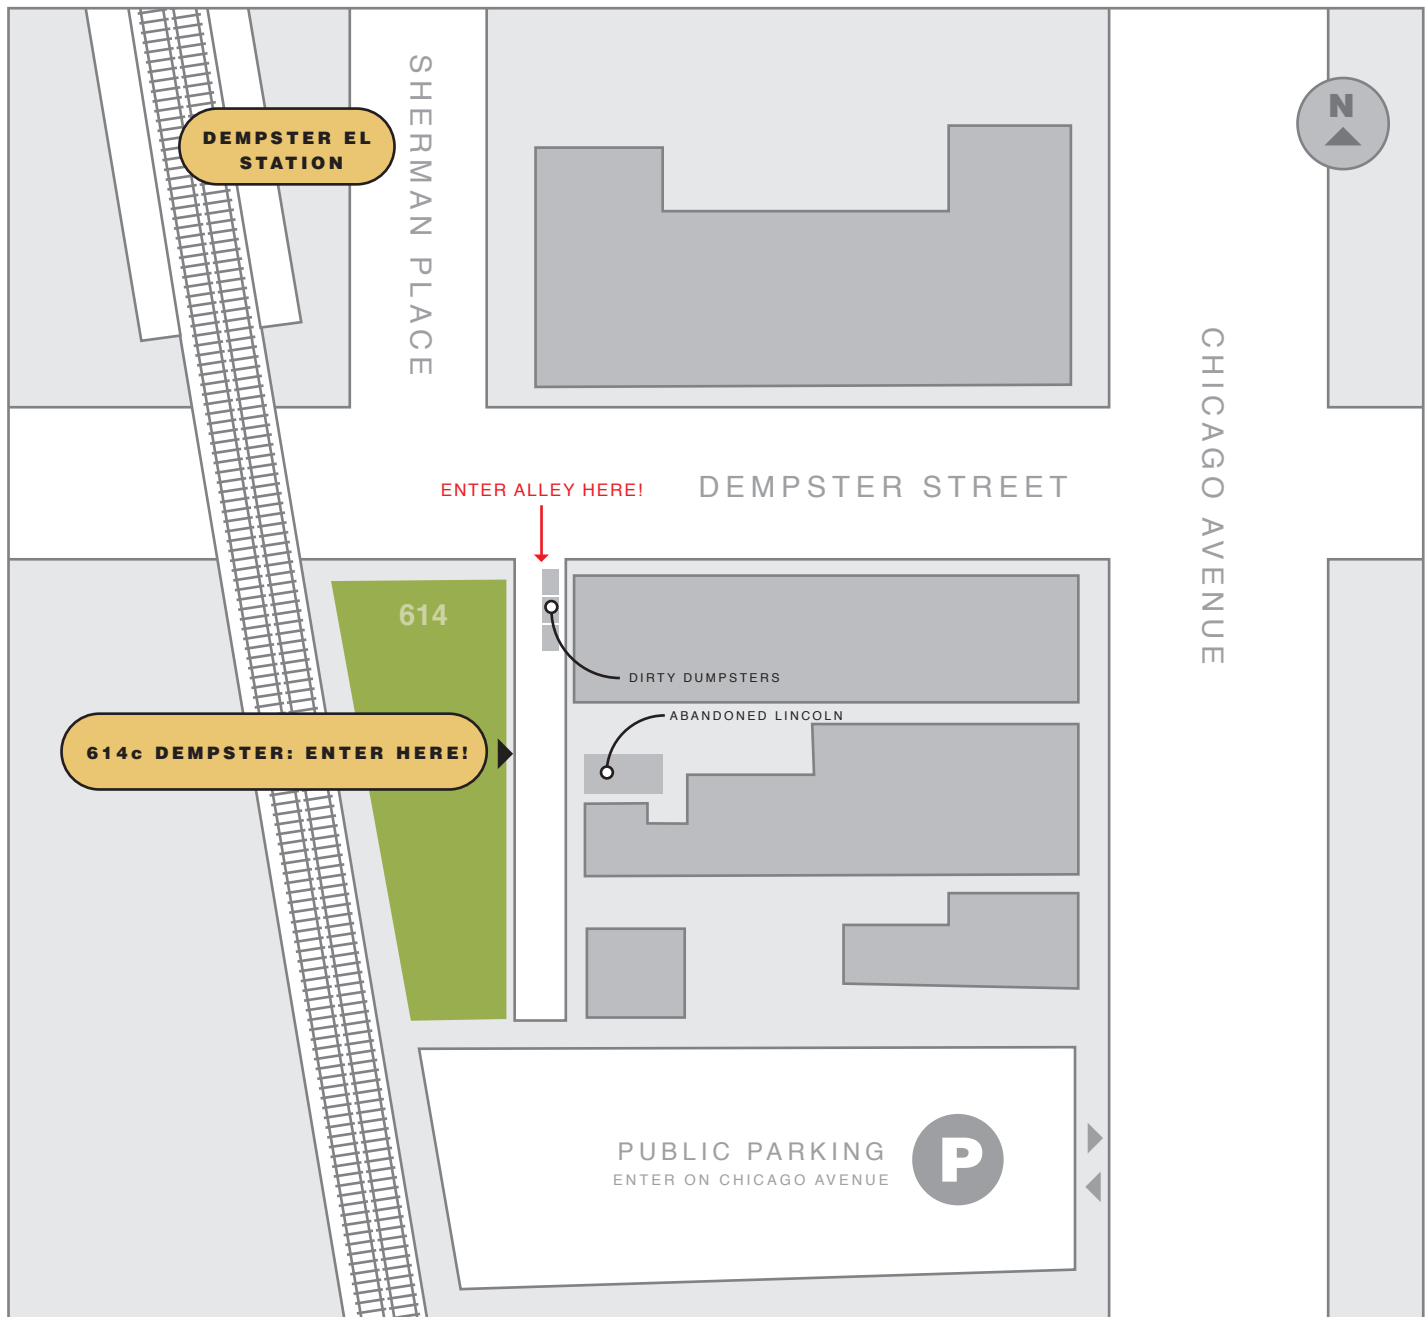

Directions to Cloverleaf Innovation

614c Dempster Street, Evanston 847-424-0410

From O'Hare Take I-190 East toward Chicago Merge onto I-294 North toward Milwaukee (Exit 1C). In about 4 miles, take the Dempster Street exit East. Continue East about 8.5 miles past Ridge Avenue and continue East about 6 blocks. Cloverleaf is in the alley on your right immediately past the Railroad overpass.

From the Edens Expressway Exit East on Dempster Street toward Evanston. Head East about 3.5 miles past Ridge Avenue and continue East about 6 blocks. Cloverleaf is in the alley on your right immediately past the Railroad overpass.

From the City (via LSD) Take Lake Shore Drive North to Sheridan Road. Follow Sheridan Road to Northern suburbs. Turn West (Left) onto Dempster Street. Continue about 6 blocks on Dempster. Cloverleaf is located one-half block past Chicago Avenue in the first alley on your left.

From the Northern Suburbs (via Sheridan) Head South on Sheridan Road. Near Northwestern University Campus in Evanston, continue straight on Chicago Avenue about 6 blocks to Dempster St. Turn West (Right). Cloverleaf is located one-half block in the first alley on your left.